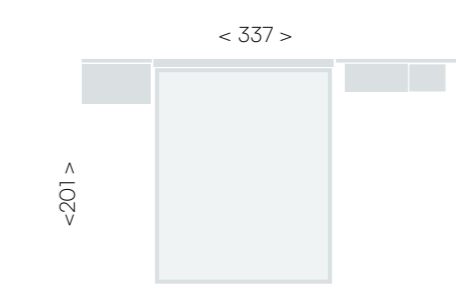

java • lined java • perla

jordan ^{evc} 14

panel respaldo