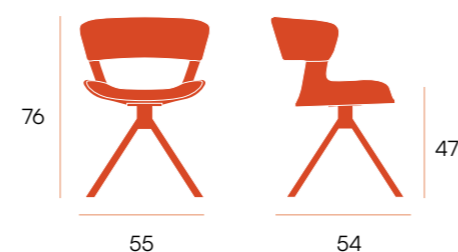

CG2080NA

roble natural
nacar 120 present

CG2080DN

roble decapé
nacar 120 present

CG2080JA

roble negro
jaspe 112 present

242

sillas